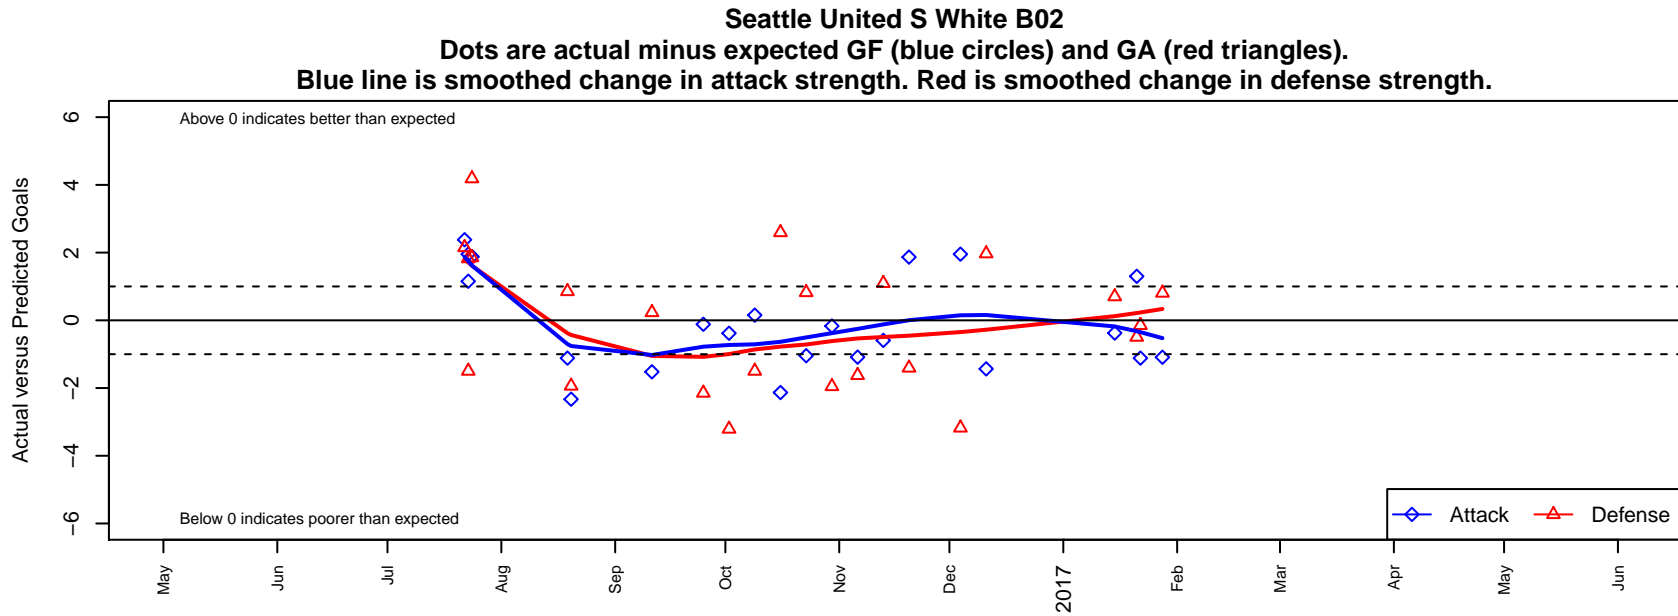

**attack and defense variance (black dot)
relative to other teams
and top 10 in region**

**attack and defense rating
relative to others at age
and all opponents in last 13 months**

Seattle United S White B02

Seattle United Regional
Seattle, WA
B02 total strength=1035
attack=3.09 defense=1.65
fall league = NPSL Div 2 (02) U15

alt names used:
SU South B02 White
Seattle United South B02 White
Seattle United South B02 White
Seattle United South B02 White

Venues played:
2016 Crossfire Select U15 Silver
2016 Xtreme Cup BU15
2016 NPSL Division 2 (02) U15
2016 Founders Cup B02 Div A