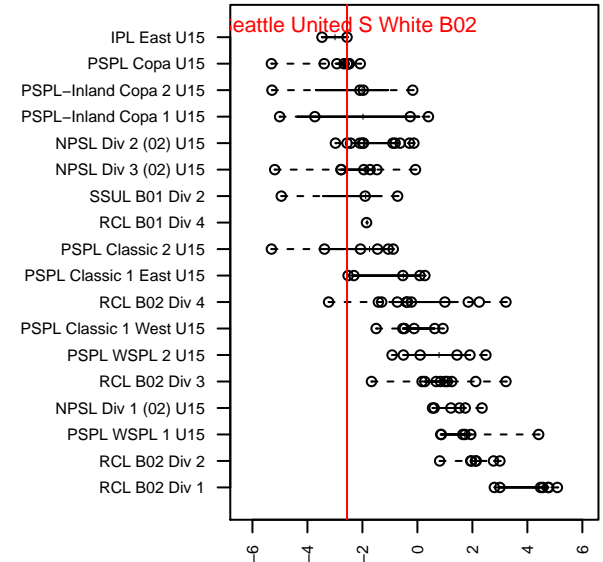

**attack and defense rating
relative to others at age
and all opponents in last 13 months**